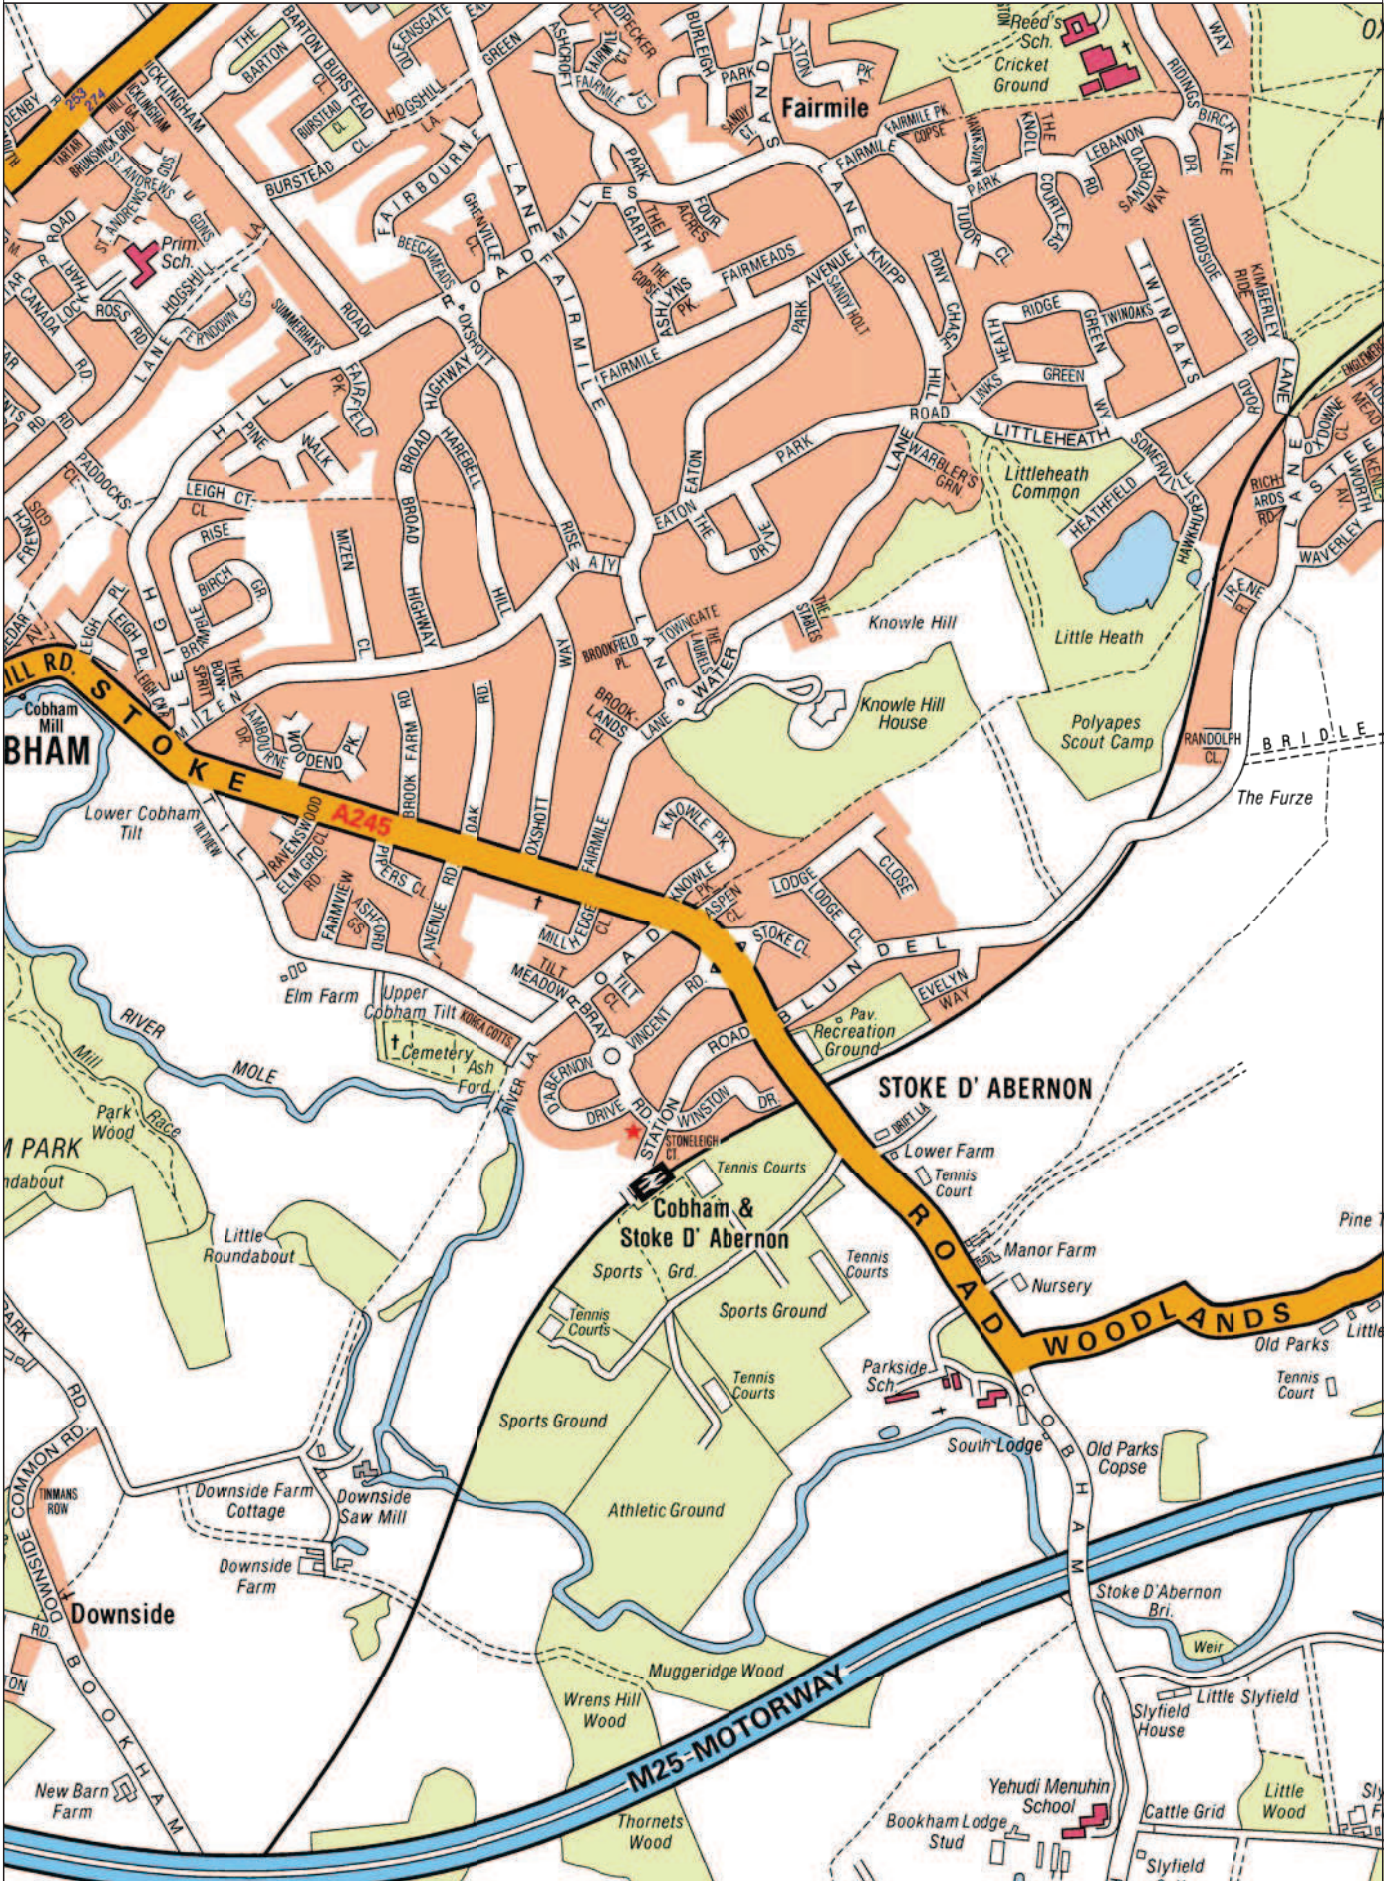

A245 Stoke Road

Scale 1:15000

© Crown Copyright Licence No. 10019613, Surrey County Council, 2006. Except A-Z mapping © Copyright of the Publishers Geographers' A-Z Map Company Ltd.

Date: 02/11/2009

This page is intentionally left blank